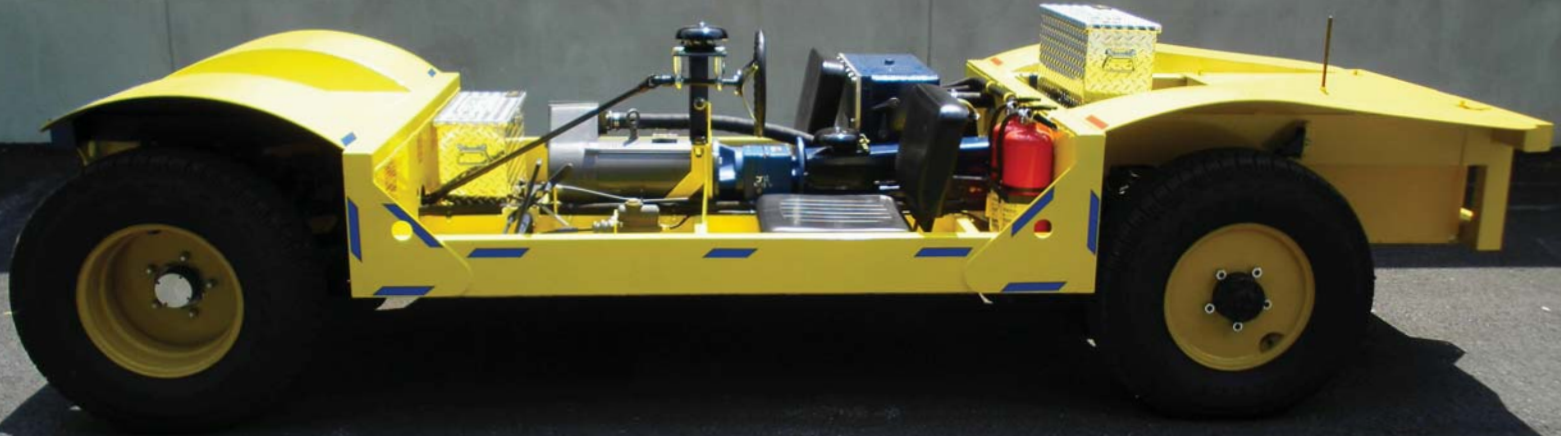

DC Stinger (Personnel Carrier) (Permissible)

Designed and built for ruggedness and permissibility, the Stinger has been the best inby personnel carrier in mining for years. The Stinger is generally used for carrying men or towing supplies to the working face of a mine, but it can be used safely in any environment with explosive gas/air mixtures. Ideal for fire boss or escorting inspectors through a mine.

With features like the Industrial Battery Pack, the Permissible Stinger Personnel is a great benefit in a variety of industries. Johnson Industries' Permissible Stinger Personnel has the durability for the job, and is or can be used around the world in salt mines, coal mines, molybdenum mines, zinc mines, potash mines, gold mines, rock mines.

(606) 639-2029

101 Pine Fork
Pikeville, KY 41501

sales@johnsonindustriesinc.com

www.JohnsonIndustries.com

Permissible DC Stinger Personnel Carrier

Vehicle Specifications

- MSHA permissible
- 2 man capacity
- 10 hp, 72 volt dc with speed reducer
- Industrial battery pack, charger included
- Steering shock
- Dana 44 rear axle with disc brakes or 7000 lbs planetary axle with wet disc brakes
- 3500 lb capacity front end w/ automatic hub greasers
- Panic switch
- Battery monitor
- Spring suspension