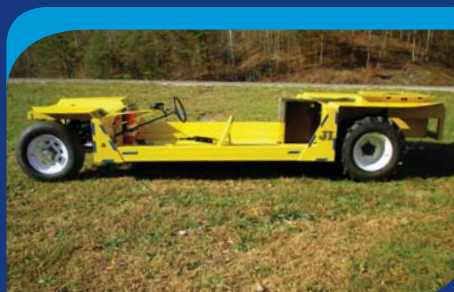

Products Developed for: Mining, Utility, Municipality, Communication, Airport, Factory, Industrial, Construction, Medical, & Recreation Industries

(606) 639-2029

101 Pine Fork
Pikeville, KY 41501

sales@johnsonindustriesinc.com

www.JohnsonIndustries.com